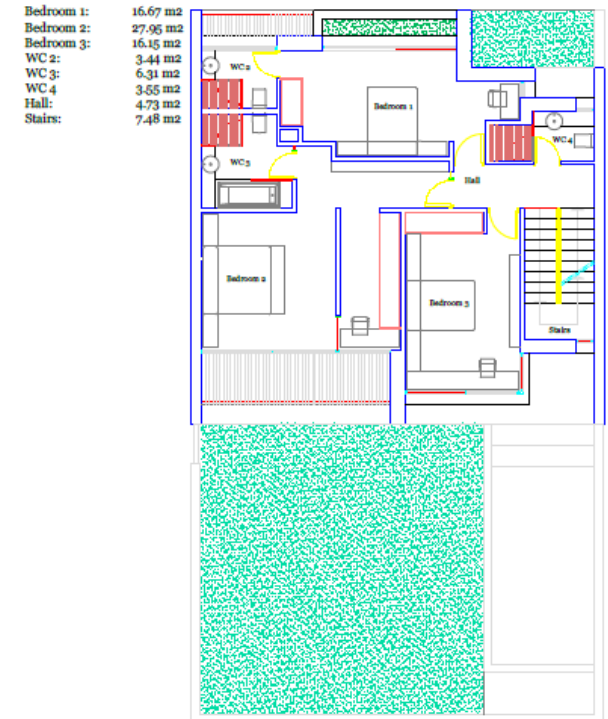

Provence C - 3 Bedrooms 181 sqm

Ground Floor

First Floor