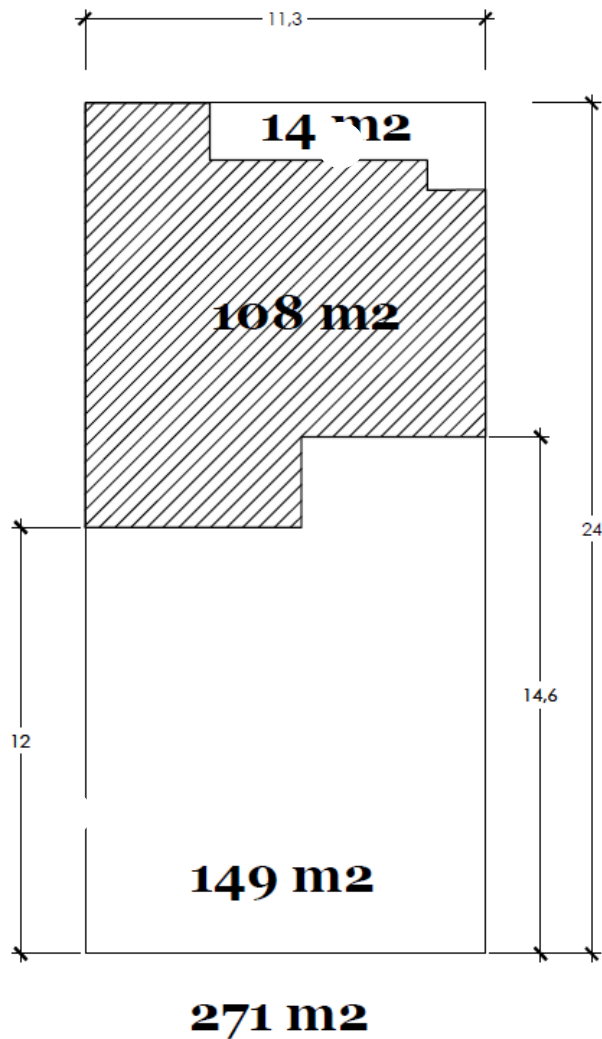

Toscana B - 4 Bedrooms

215 sqm

Ground Floor

First Floor