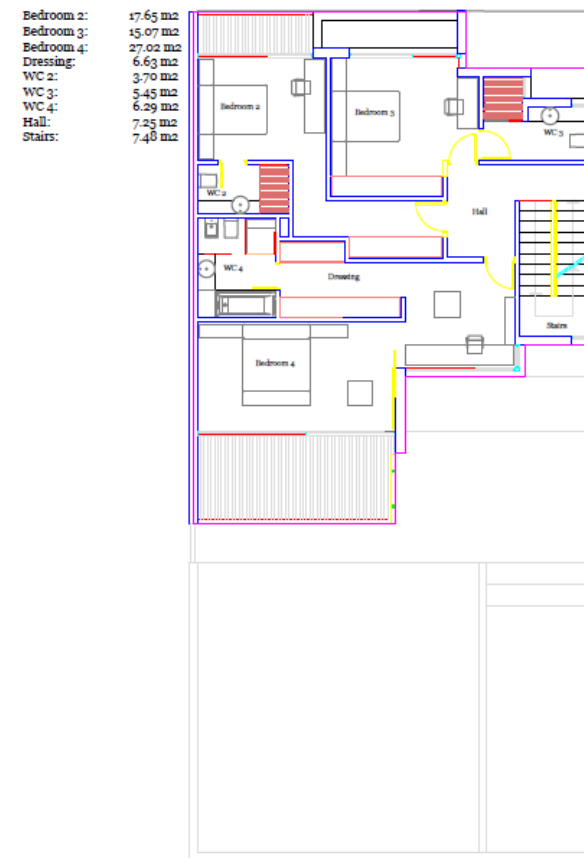

Toscana B - 4 Bedrooms

215 sqm

Ground Floor

First Floor