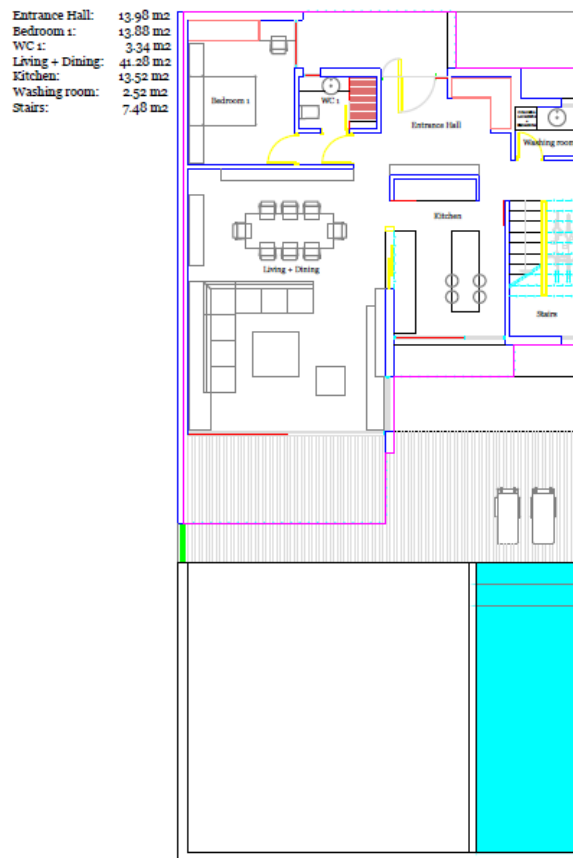

Toscana B - 4 Bedrooms

215 sqm

Ground Floor

First Floor